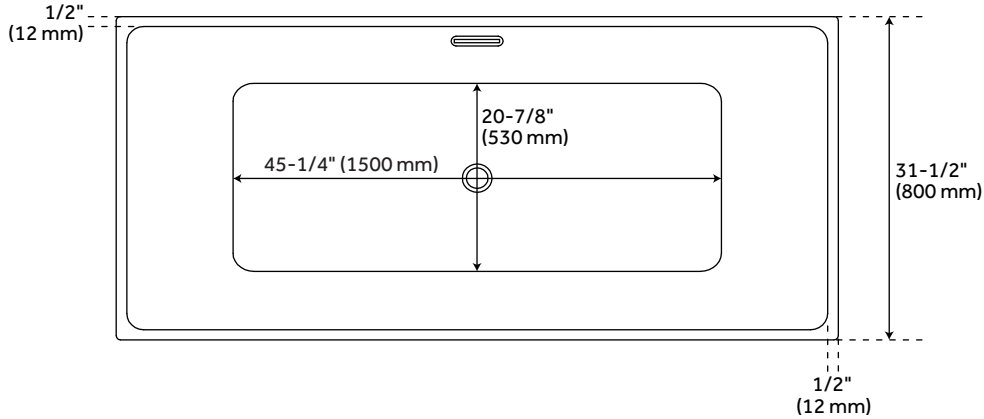

67" HIBISCUS

RECTANGULAR ACRYLIC FREESTANDING TUB

SKU: 948058

FEATURES

- Length: 67"
- Width: 31-1/2"
- Height: 22-7/8"
- Tub Interior Length: 45-1/4"
- Tub Interior Width: 20-7/8"
- Tub Slope: 30°
- Water Depth To Overflow: 15"
- Water Capacity to Overflow (Gallons): 77
- Tub Weight Uncrated (lbs): 112
- Tub Weight Crated (lbs): 222