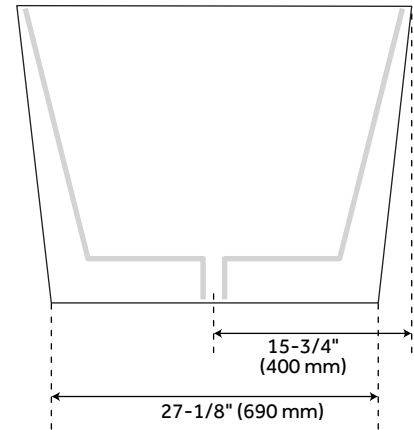

Qty: 1

Pfister LG6-4D1B

Kenzo Deck Mounted Roman Tub Filler Trim with Hand Shower

Qty: 1

Pfister 0X6-440R

1/2 Inch Rough In Valve for Double Handle Roman Tub Faucets with Handshower (Variable Spread)

Qty: 1

67" HIBISCUS

RECTANGULAR ACRYLIC FREESTANDING TUB

SKU: 948058

FEATURES

- Length: 67"
- Width: 31-1/2"
- Height: 22-7/8"
- Tub Interior Length: 45-1/4"
- Tub Interior Width: 20-7/8"
- Tub Slope: 30°
- Water Depth To Overflow: 15"
- Water Capacity to Overflow (Gallons): 77
- Tub Weight Uncrated (lbs): 112
- Tub Weight Crated (lbs): 222