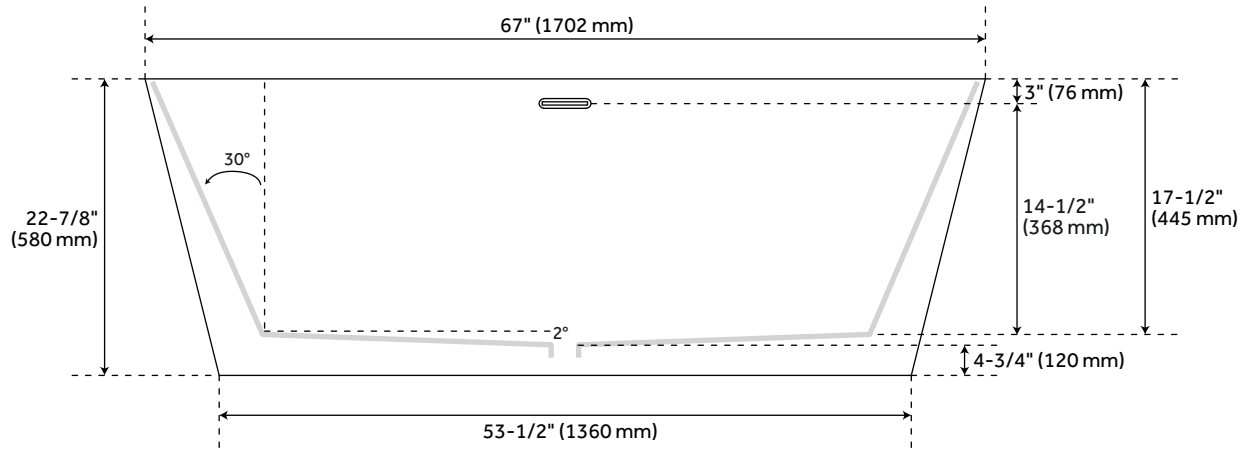

67" HIBISCUS

RECTANGULAR ACRYLIC FREESTANDING TUB

SKU: 948058

FEATURES

- Length: 67"
- Width: 31-1/2"
- Height: 22-7/8"
- Tub Interior Length: 45-1/4"
- Tub Interior Width: 20-7/8"
- Tub Slope: 30°
- Water Depth To Overflow: 15"
- Water Capacity to Overflow (Gallons): 77
- Tub Weight Uncrated (lbs): 112
- Tub Weight Crated (lbs): 222