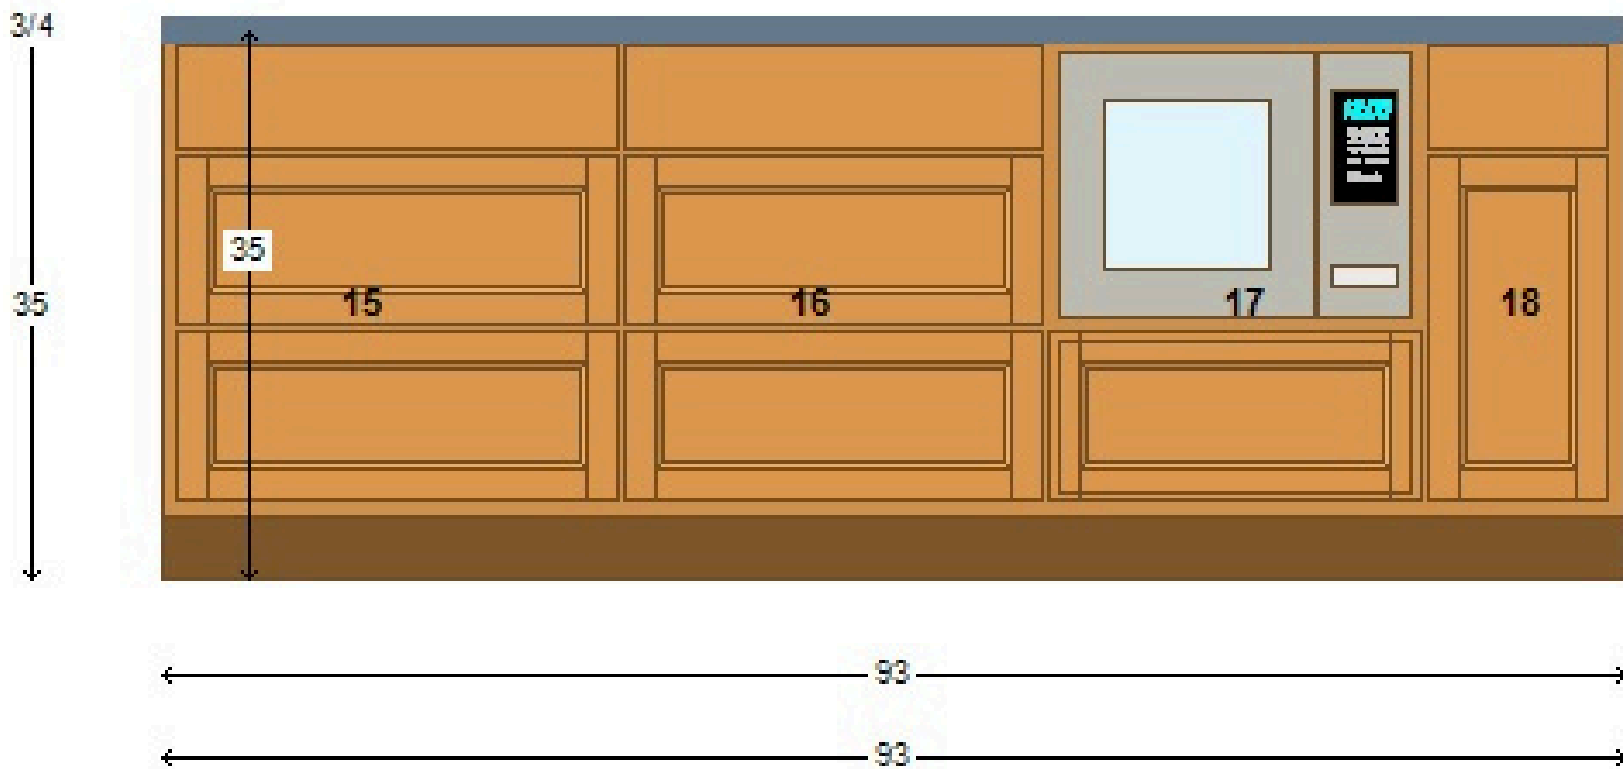

Room 1

Room 1 - Wall 1

Room 1 - Wall 5

Extend sides for overhang support

42-inch Bath Vanity (Back View)

All measurements are approximate and rounded to the nearest quarter-inch. Please allow for a slight margin of error.

Main Bathroom

36-inch Bath Vanity (Top View)

All measurements are approximate and rounded to the nearest quarter inch.
Please allow for a slight margin of error.

Upper Bathroom