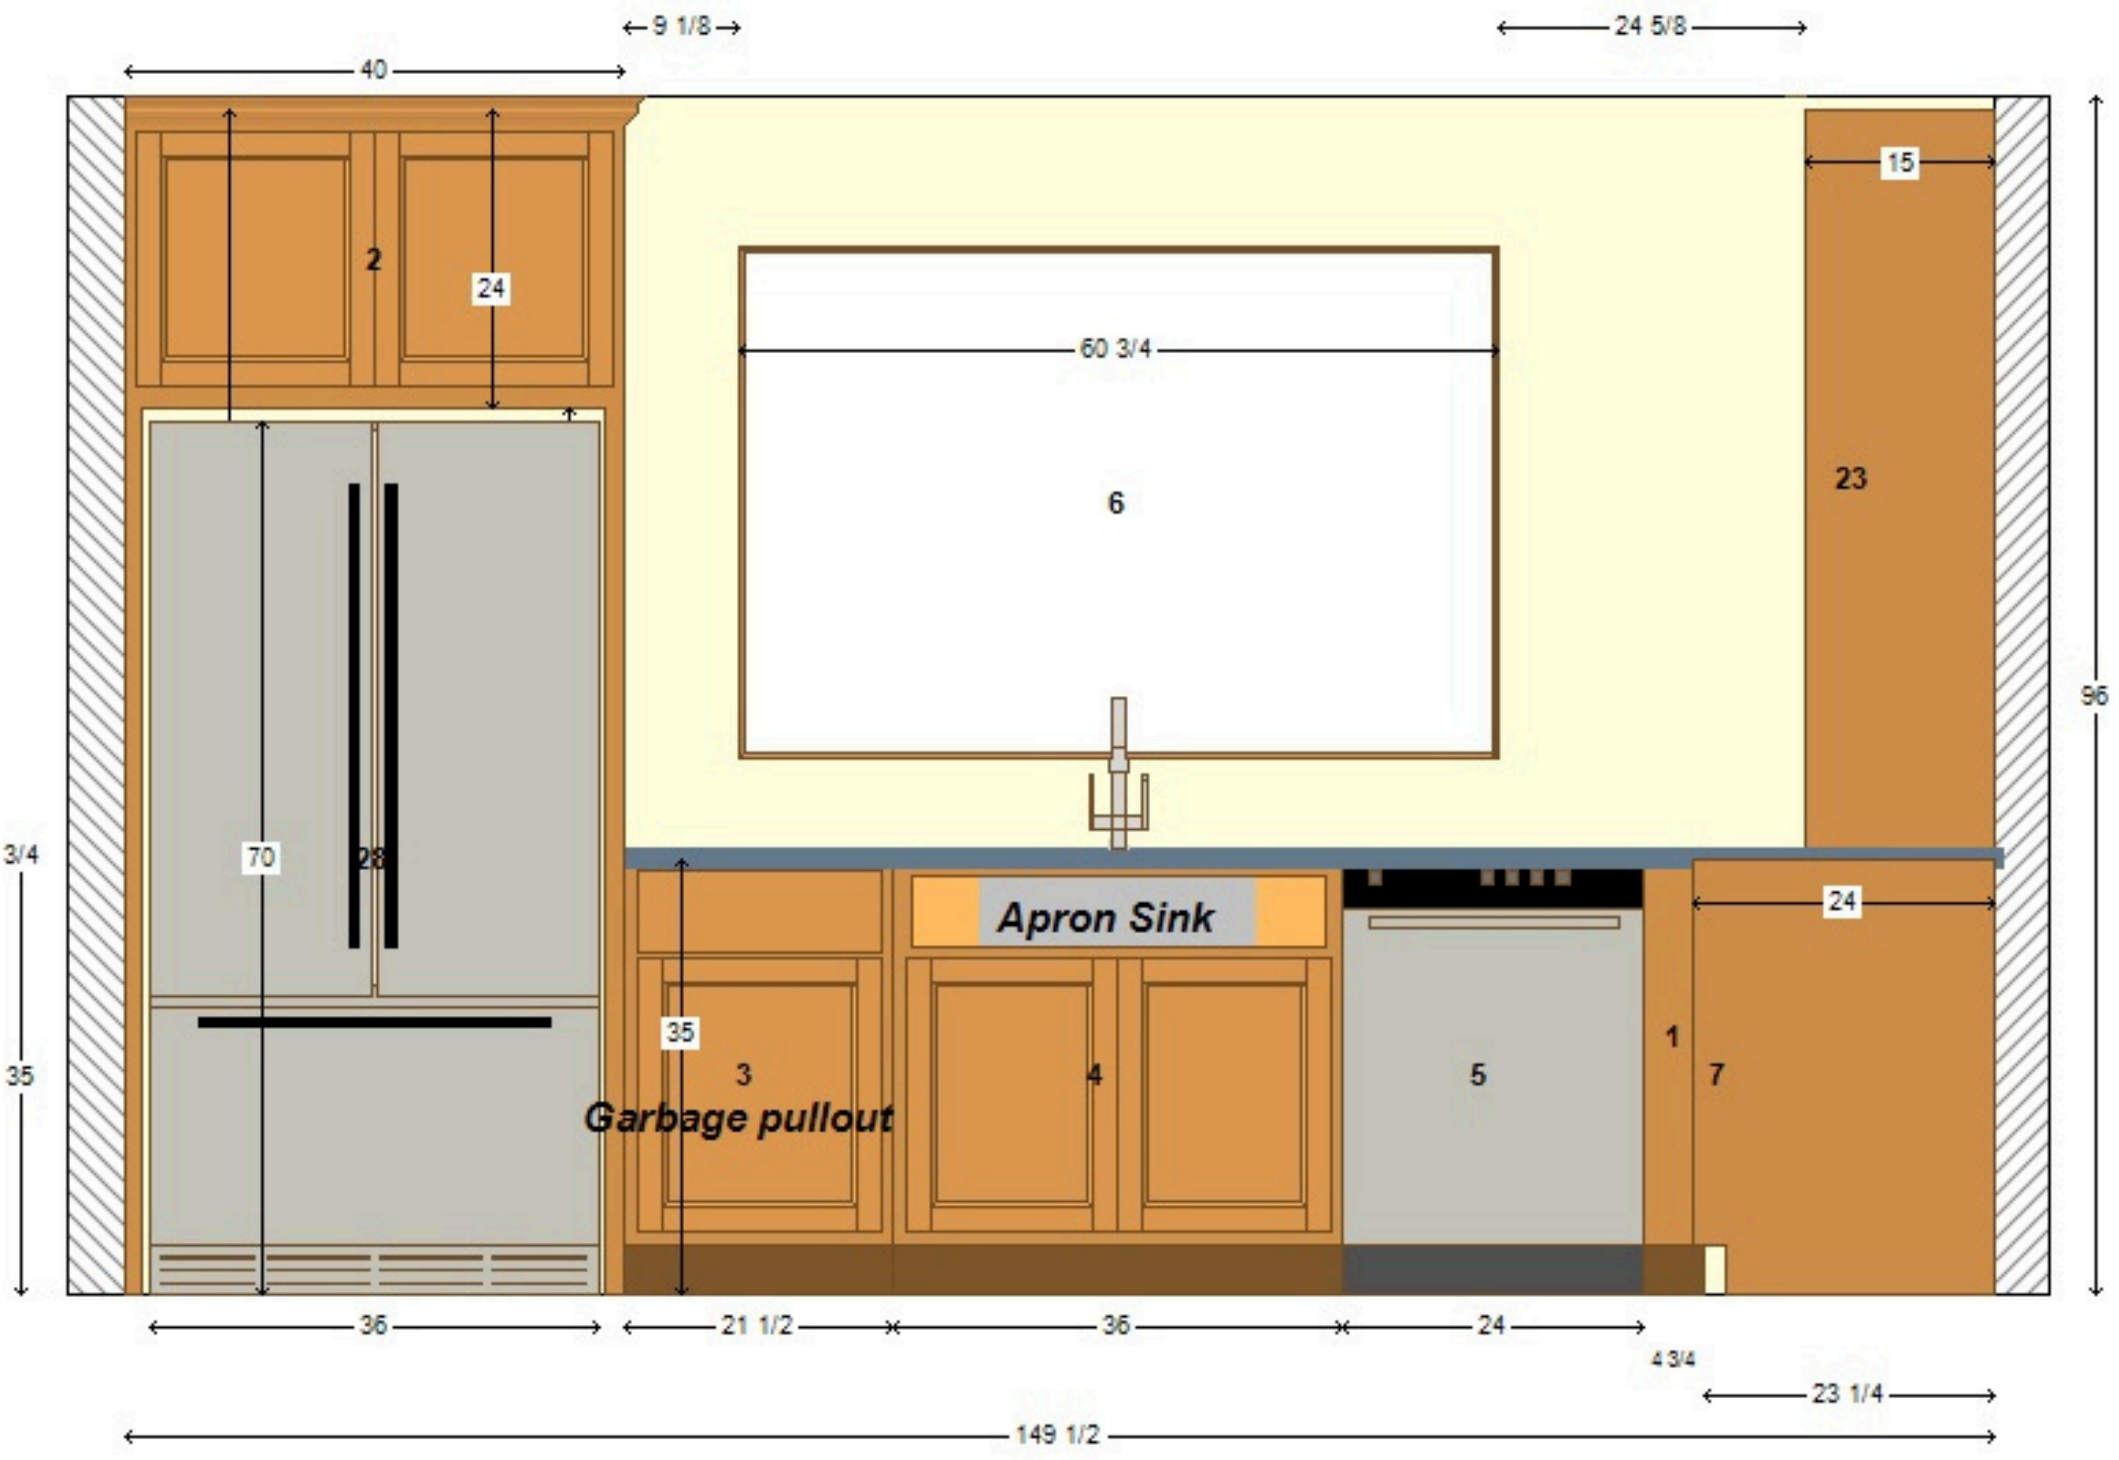

Room 1

Room 1 - Wall 1

Room 1 - Wall 5

Extend sides for overhang support

42-inch Bath Vanity (Back View)

All measurements are approximate and rounded to the nearest quarter-inch. Please allow for a slight margin of error.

Main Bathroom

36-inch Bath Vanity (Top View)

All measurements are approximate and rounded to the nearest quarter inch.
Please allow for a slight margin of error.

Upper Bathroom