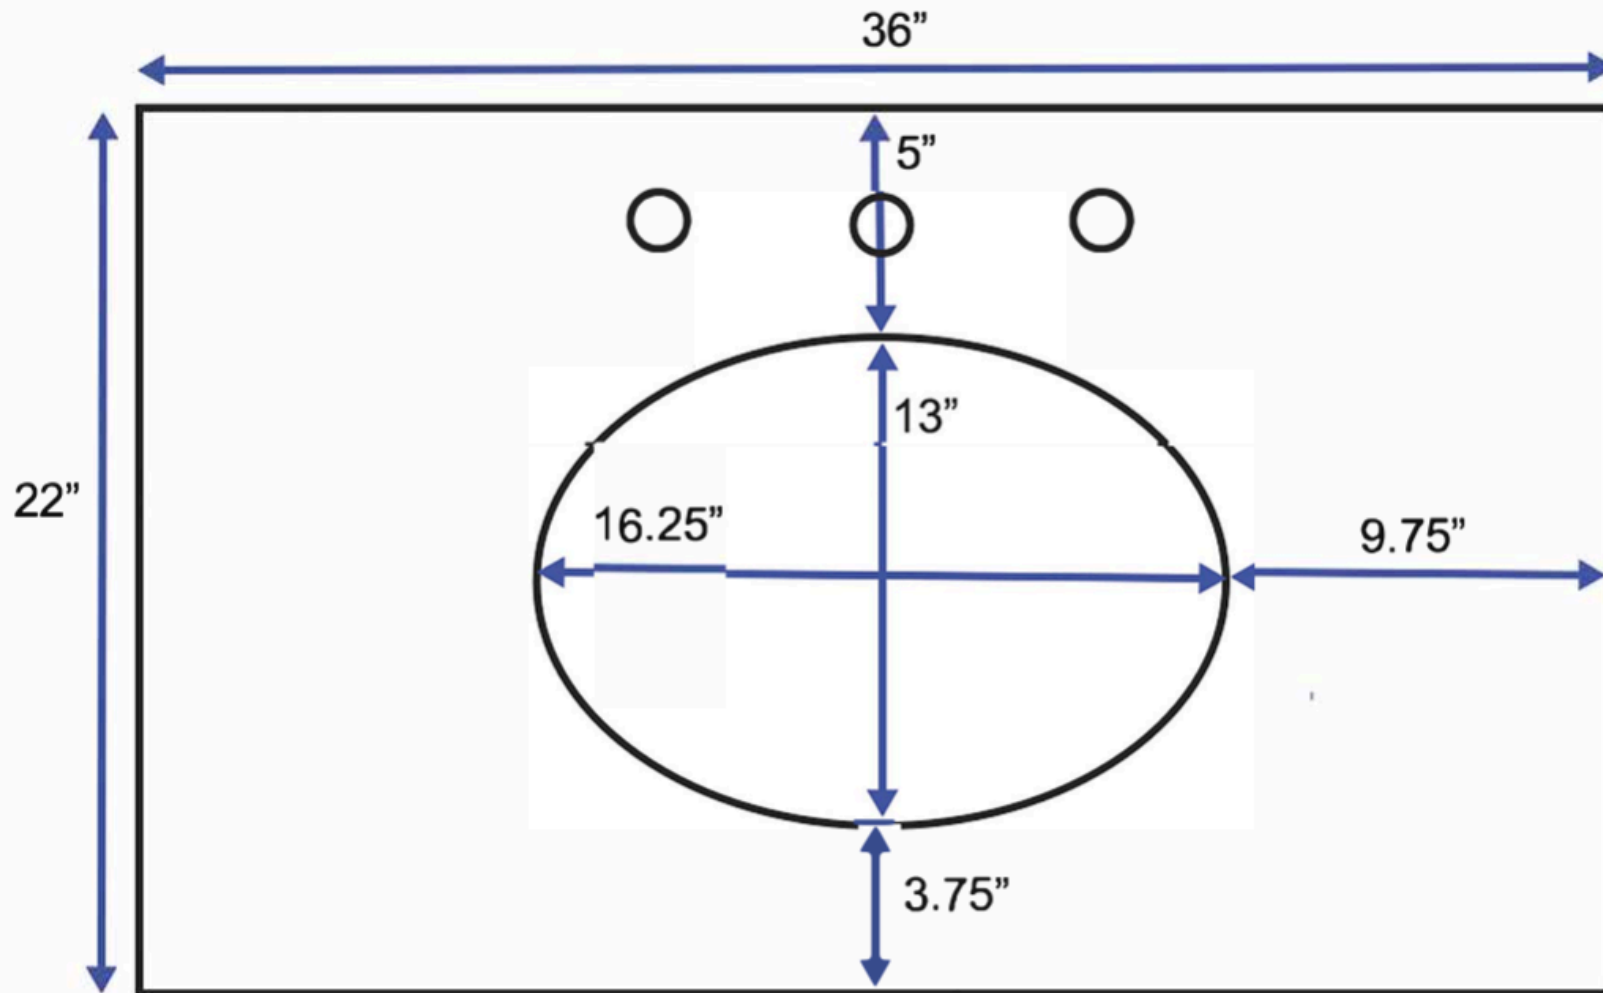

Room 1

Room 1 - Wall 1

Room 1 - Wall 5

Extend sides for overhang support

42-inch Bath Vanity (Back View)

All measurements are approximate and rounded to the nearest quarter-inch. Please allow for a slight margin of error.

Main Bathroom

36-inch Bath Vanity (Top View)

All measurements are approximate and rounded to the nearest quarter inch.
Please allow for a slight margin of error.

Upper Bathroom