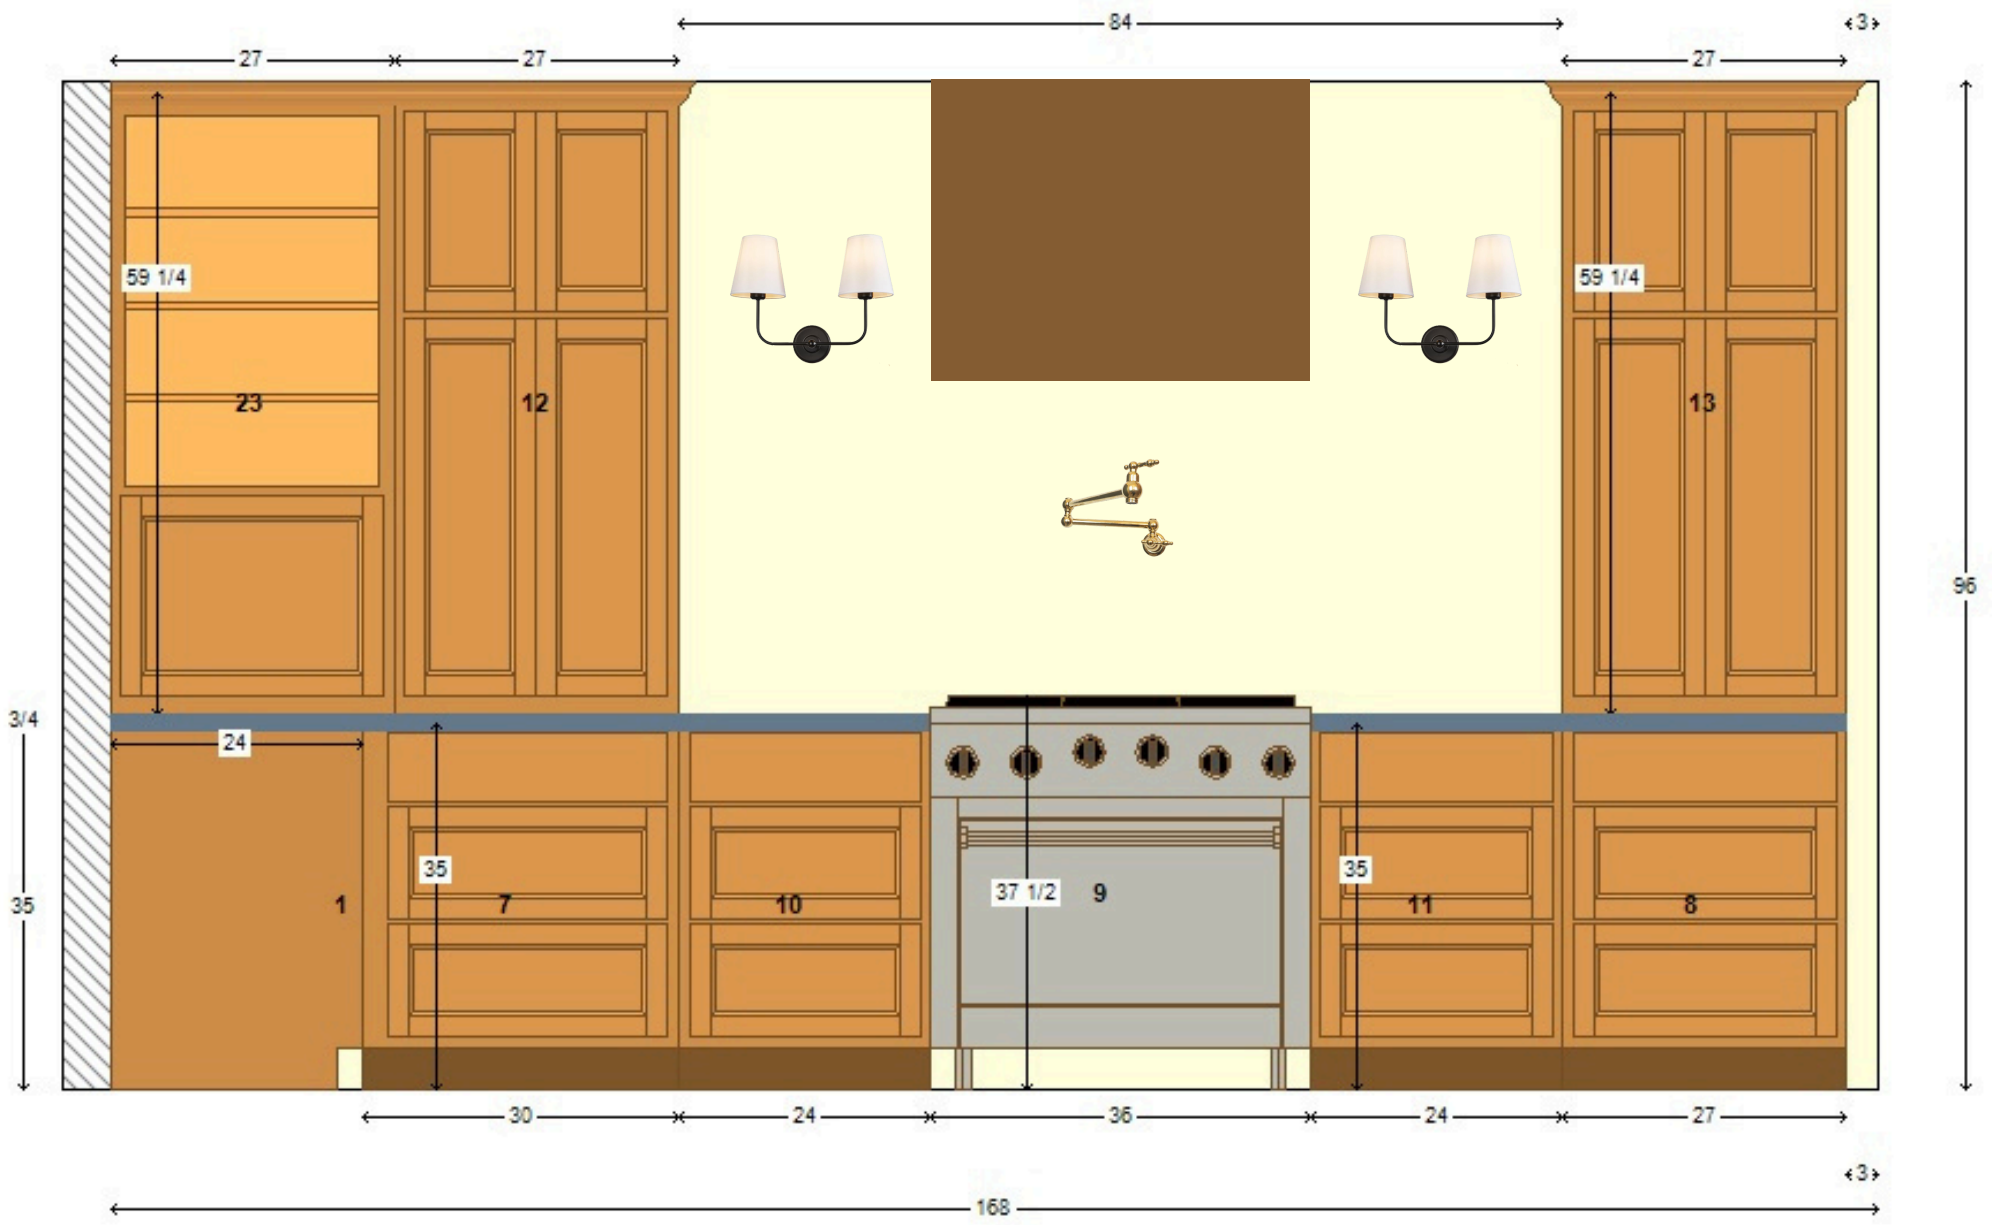

Room 1

Room 1 - Wall 1

Room 1 - Wall 5

Extend sides for overhang support

42-inch Bath Vanity (Back View)

All measurements are approximate and rounded to the nearest quarter-inch. Please allow for a slight margin of error.

Main Bathroom

36-inch Bath Vanity (Top View)

All measurements are approximate and rounded to the nearest quarter inch.
Please allow for a slight margin of error.

Upper Bathroom