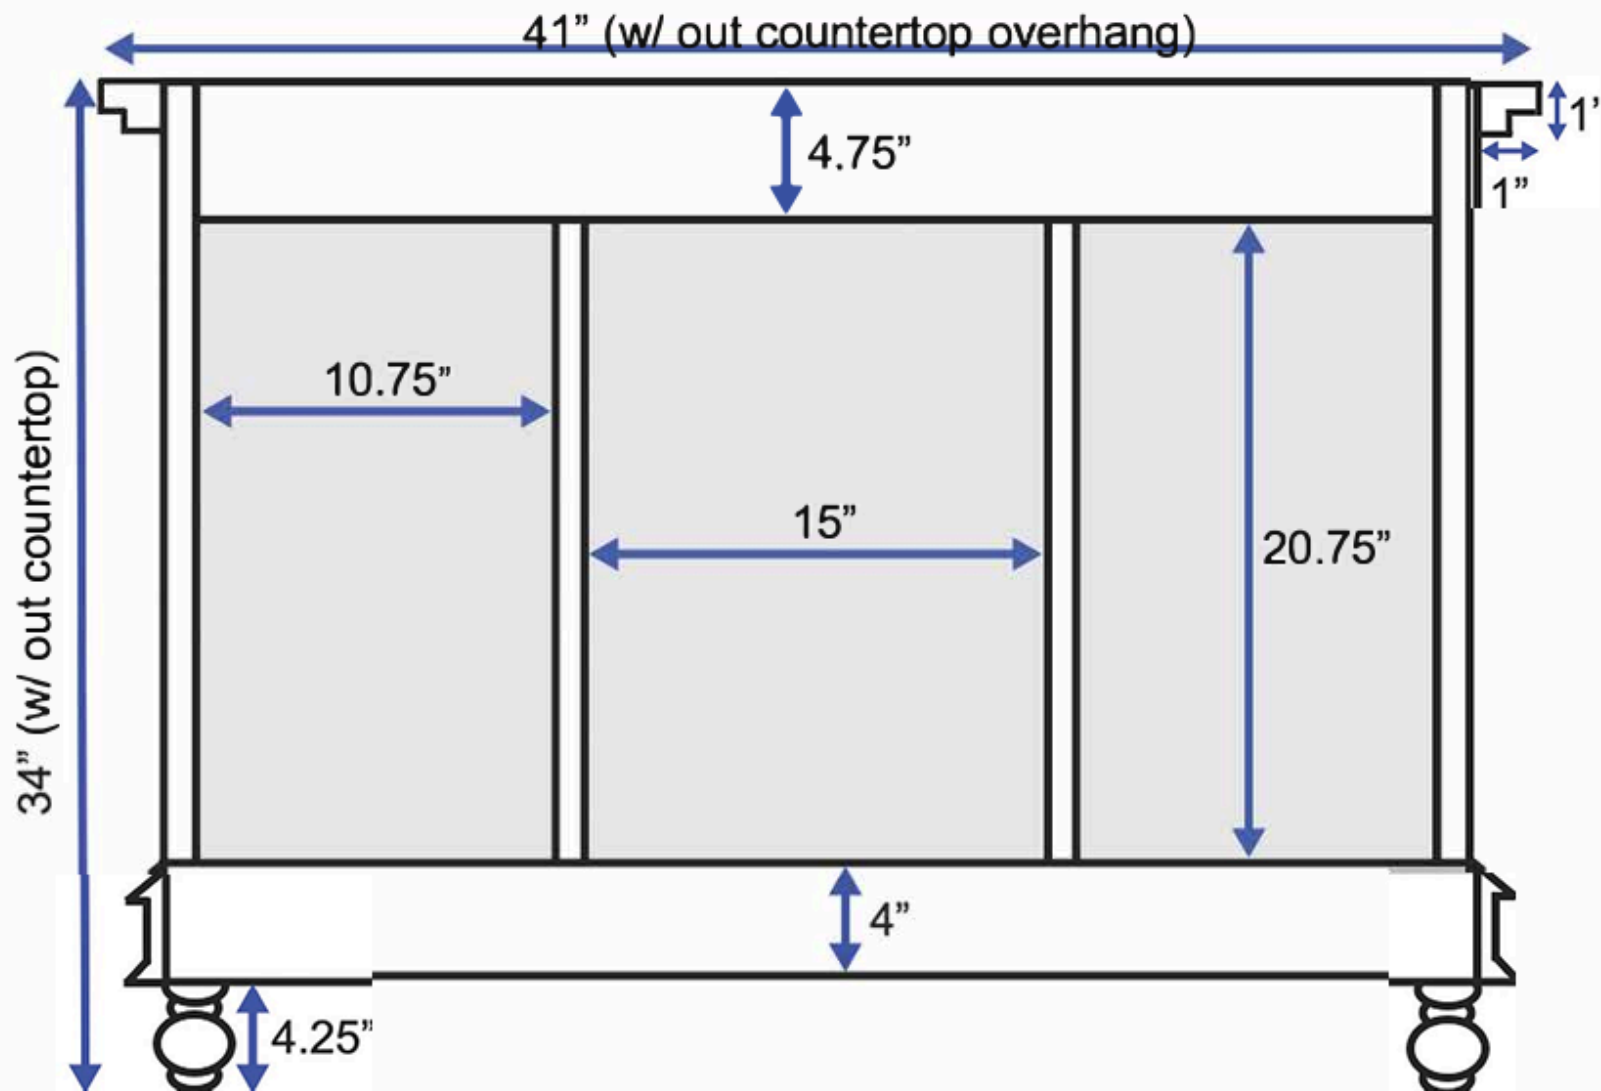

Room 1

Room 1 - Wall 1

Room 1 - Wall 5

Extend sides for overhang support

42-inch Bath Vanity (Back View)

All measurements are approximate and rounded to the nearest quarter-inch. Please allow for a slight margin of error.

Main Bathroom

36-inch Bath Vanity (Top View)

All measurements are approximate and rounded to the nearest quarter inch.
Please allow for a slight margin of error.

Upper Bathroom