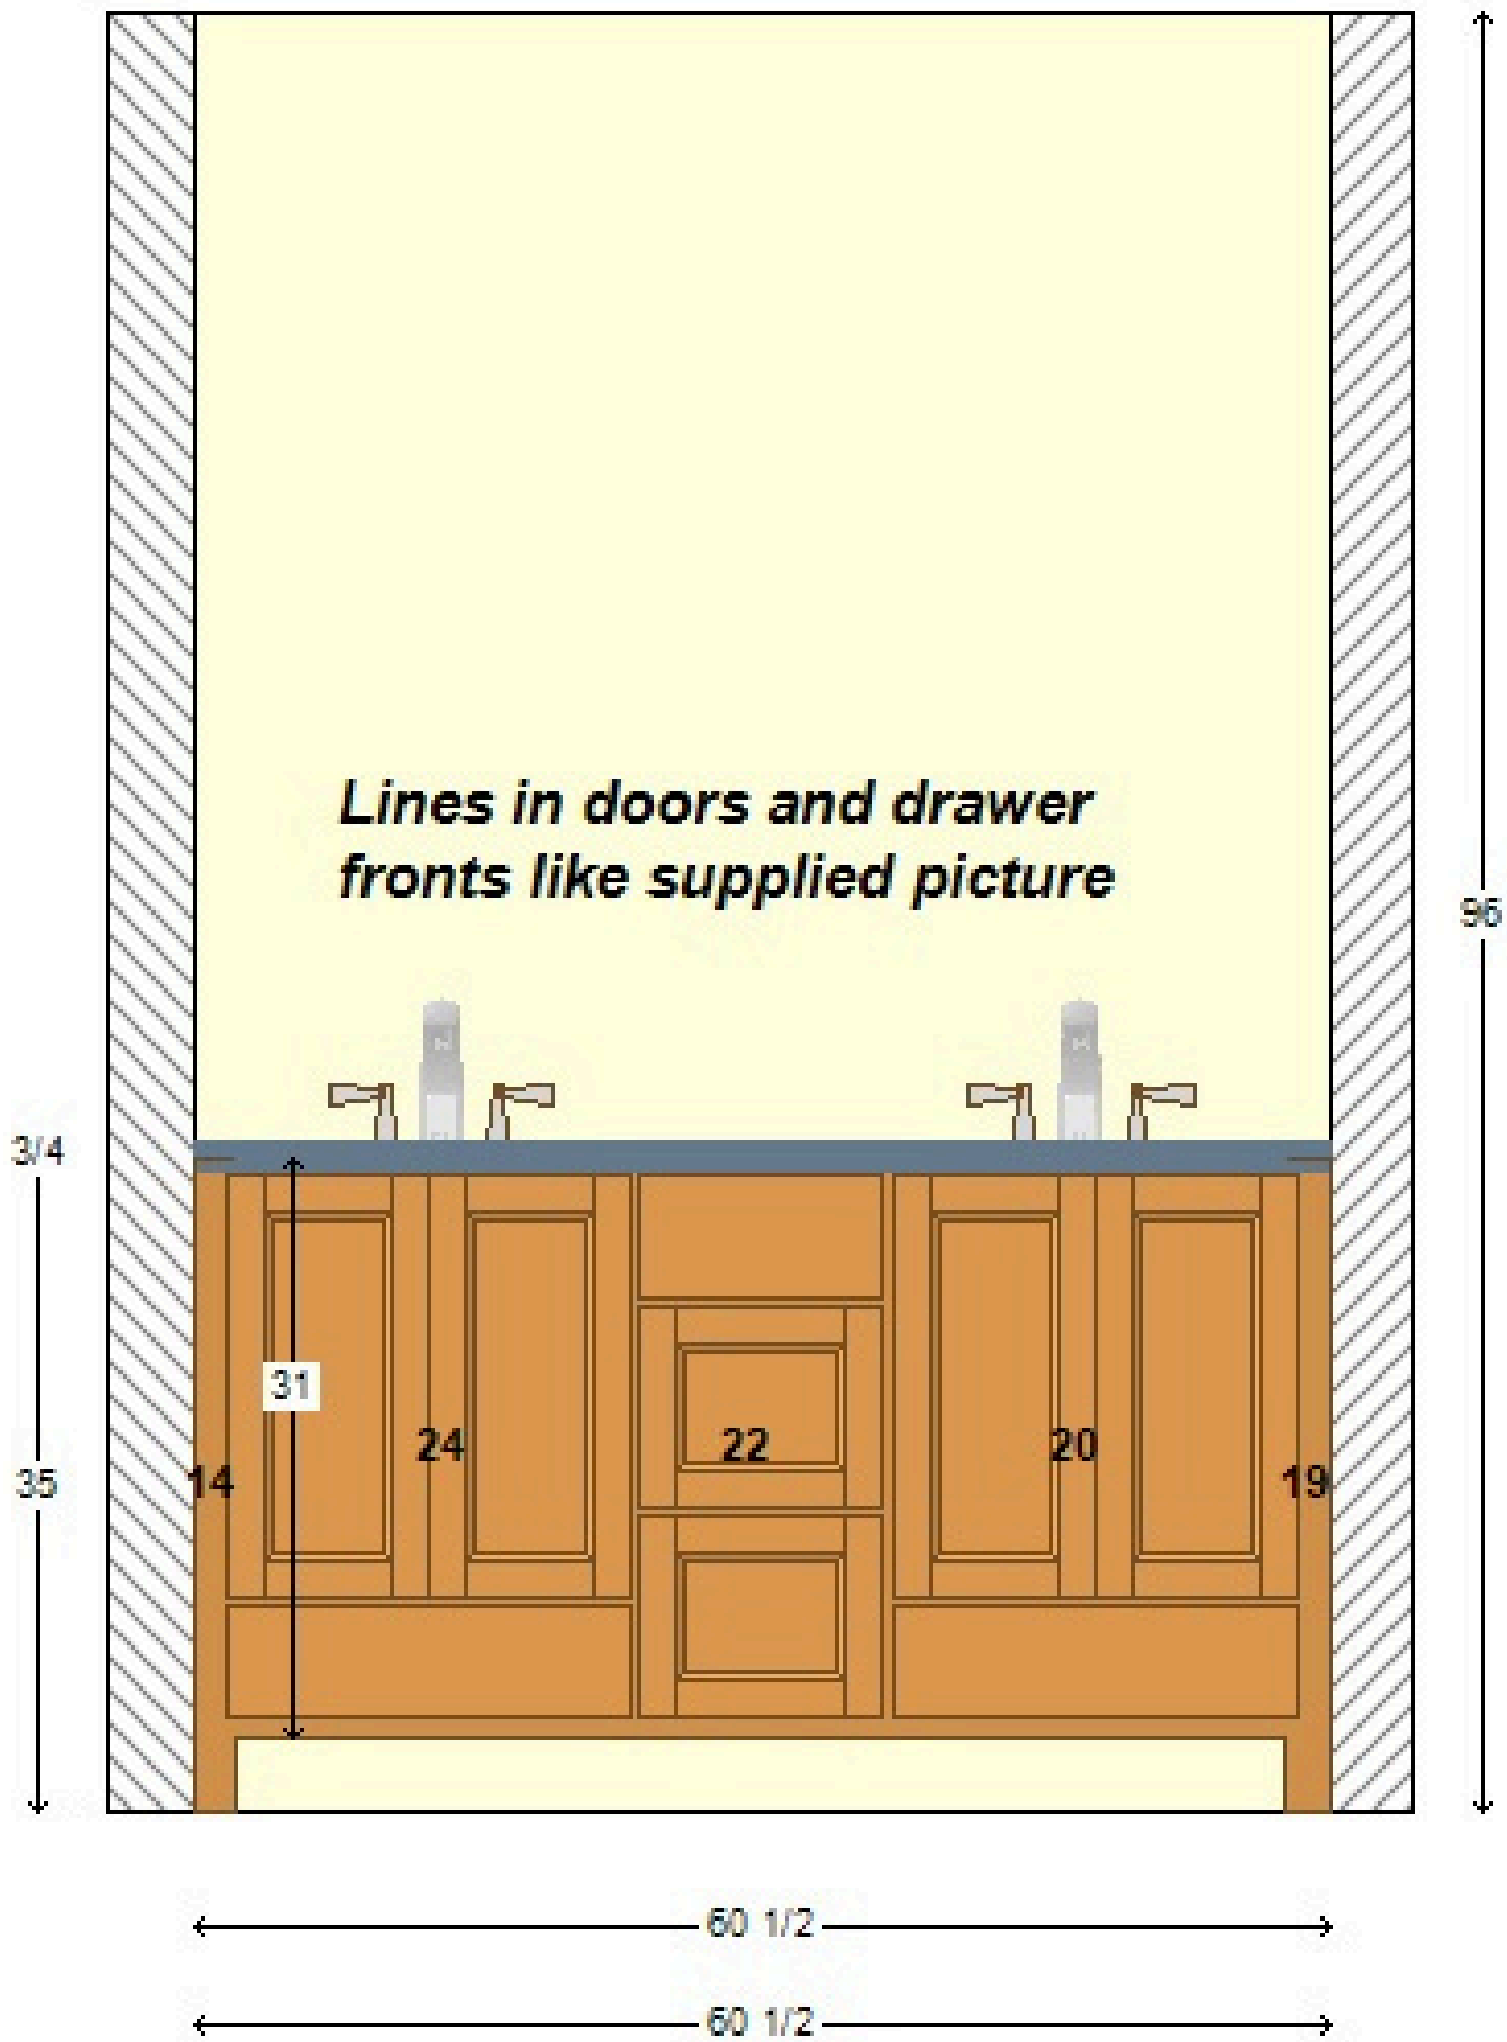

Room 1

Room 1 - Wall 1

Room 1 - Wall 5

Extend sides for overhang support

42-inch Bath Vanity (Back View)

All measurements are approximate and rounded to the nearest quarter-inch. Please allow for a slight margin of error.

Main Bathroom

36-inch Bath Vanity (Top View)

All measurements are approximate and rounded to the nearest quarter inch.
Please allow for a slight margin of error.

Upper Bathroom