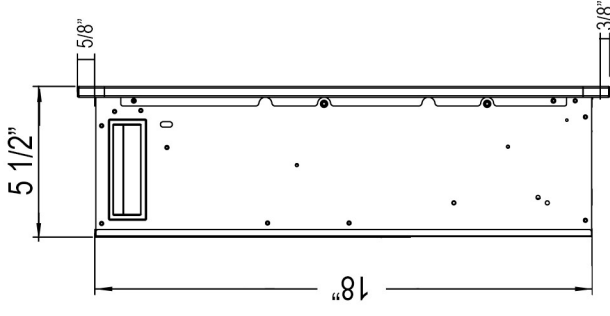

Side View

80038 - Sideline Elite 72" Recessed Fireplace - Black

Features

- 2 heat settings (high and low) and Programmable thermostat
- 3 speed flame options
- 10 color media bed and 6 color flame options
- Designed for recessed mounting in wall
- Remote control for heat and flame setting (batteries not included)
- Dual mode, operates with or without heat for only flame effect
- Built in timer: 1 to 8 hours
- Faux drift wood fire logs and glass crystal media options
- Amazon Alexa and Google Assistant controls through the Tuya Smart App

Specifications

- Frame color: Black
- Watts: 1,500
- BTU's: 5,000
- Room Coverage: 400 ft.
- Voltage: 110v-120v
- Amperes: 12
- Rough Opening: 70 3/4"W x 18 1/4"H x 5 1/2"D

Sideline Elite 72" Recessed Fireplace
PN: 80038

**PREMIUM
ELECTRIC FIREPLACES
& TV LIFTS**

Exceeding Expectations