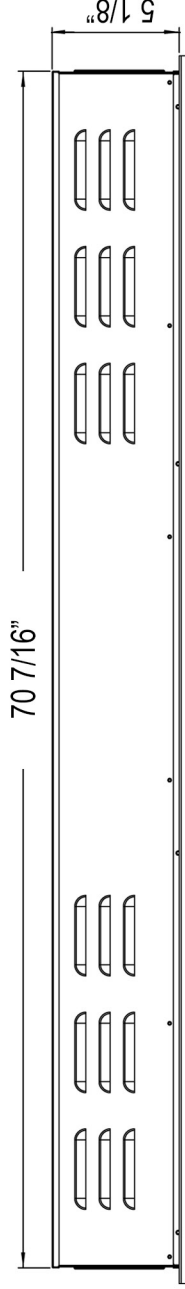

Front View

Side View

Top View

Rear View

80038 - Sideline Elite 72" Recessed Fireplace - Black

Features

- 2 heat settings (high and low) and Programmable thermostat
- 3 speed flame options
- 10 color media bed and 6 color flame options
- Designed for recessed mounting in wall
- Remote control for heat and flame setting (batteries not included)
- Dual mode, operates with or without heat for only flame effect
- Built in timer: 1 to 8 hours
- Faux drift wood fire logs and glass crystal media options
- Amazon Alexa and Google Assistant controls through the Tuya Smart App

Specifications

- Frame color: Black
- Watts: 1,500
- BTU's: 5,000
- Room Coverage: 400 ft.
- Voltage: 110v-120v
- Amperes: 12
- Rough Opening: 70 3/4"W x 18 1/4"H x 5 1/2"D

Sideline Elite 72" Recessed Fireplace
PN: 80038