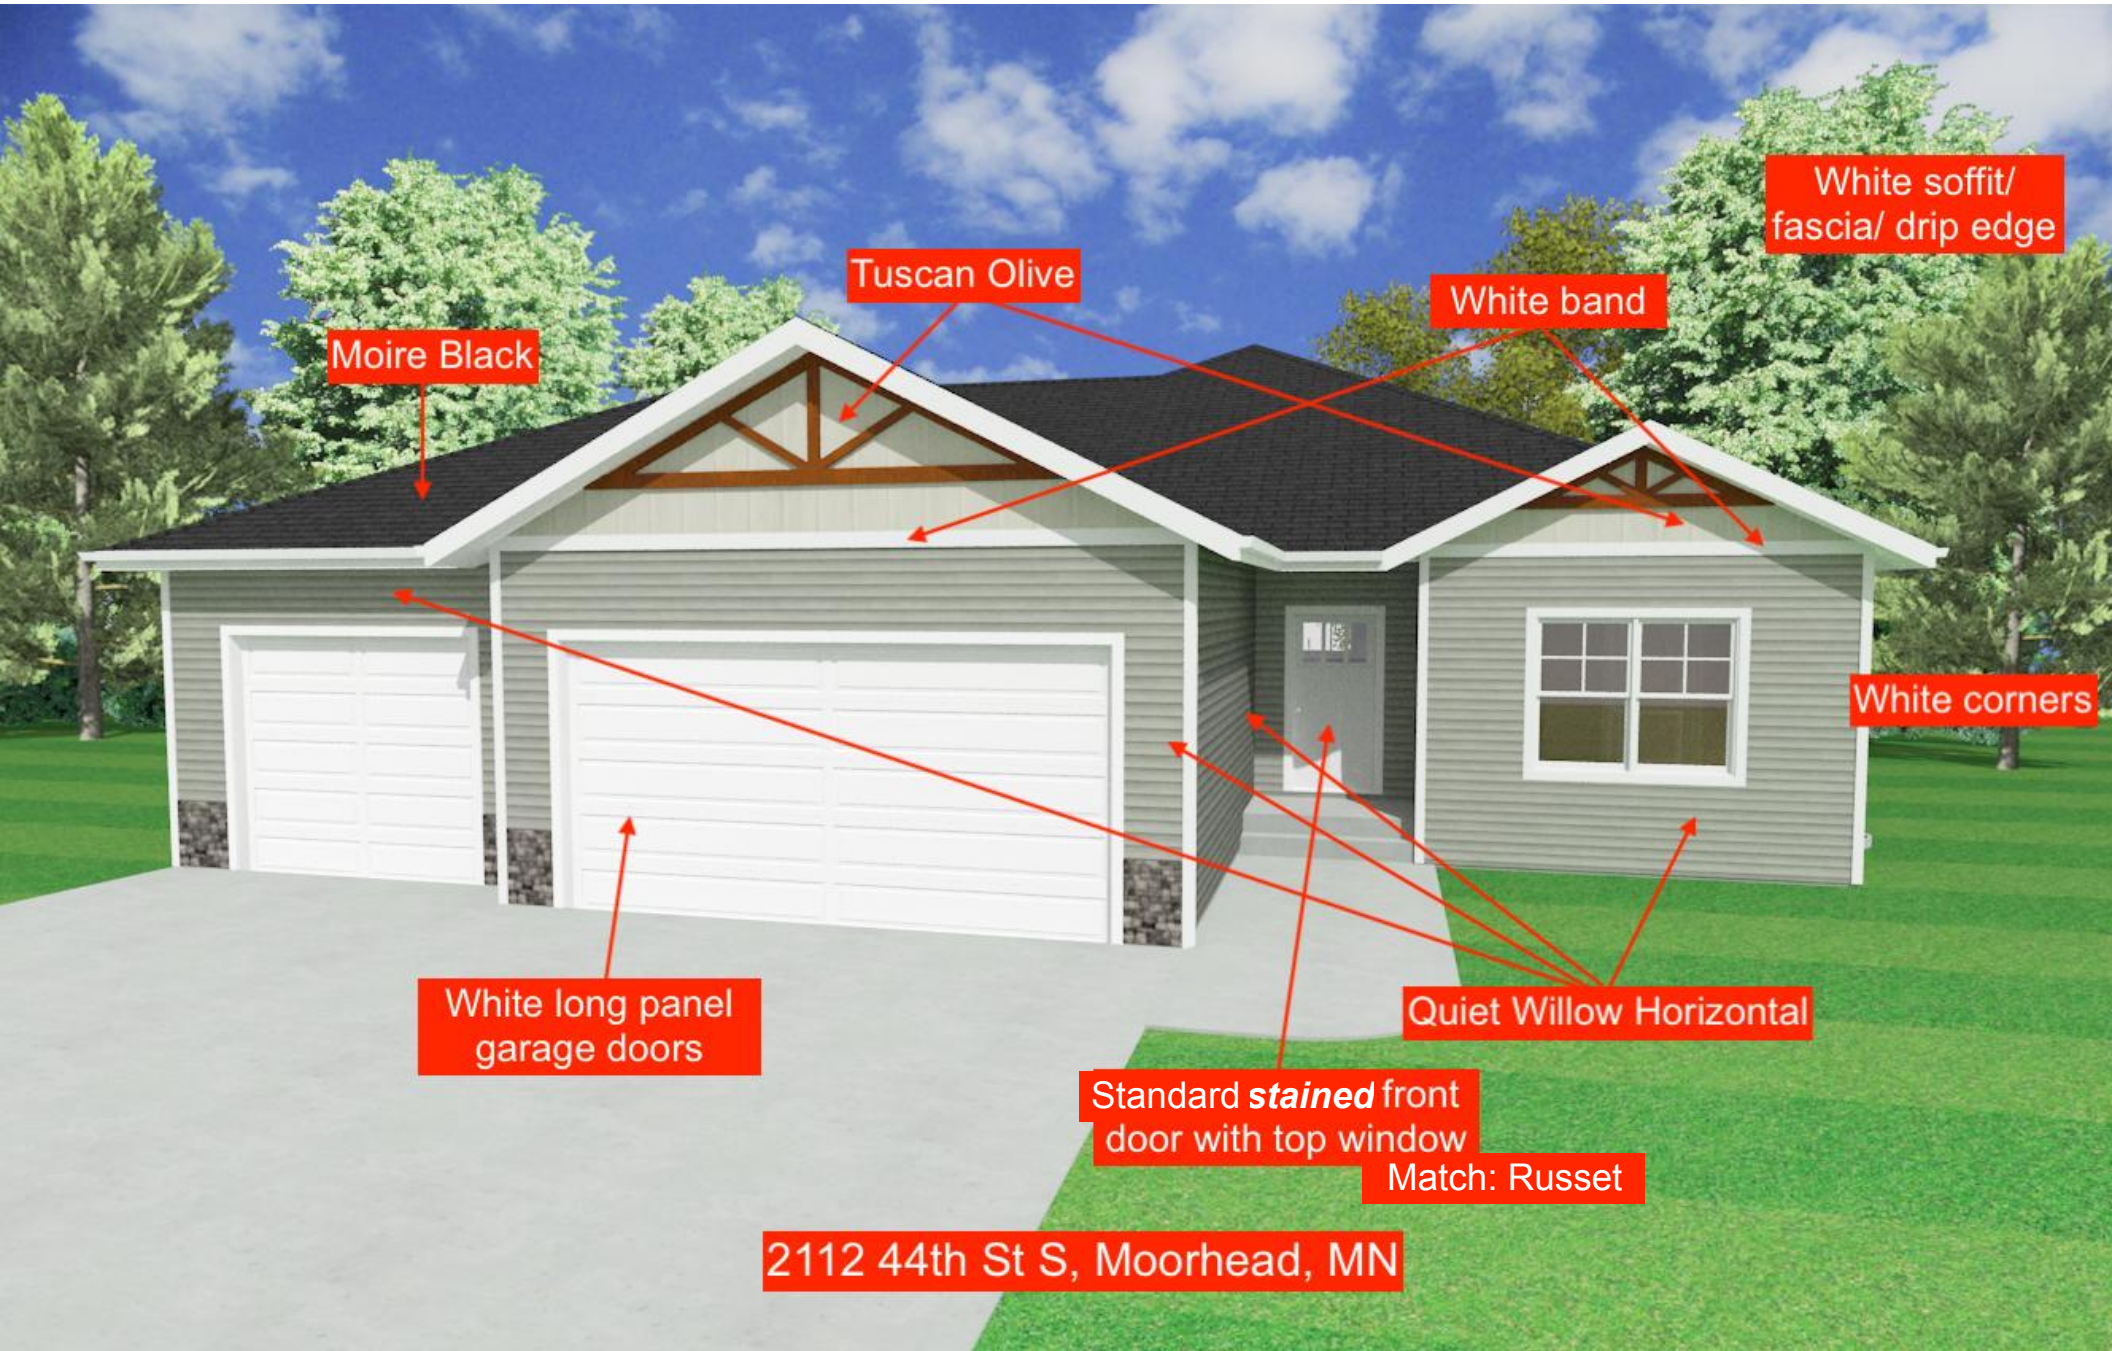

Alexis Burggraff

dotloop verified
07/03/24 3:16 PM EDT
LTHZ-ZWK4-0FZ8-MA1P

Eric Burggraff

dotloop verified
07/04/24 12:04 PM EDT
672D-150P-HFUJ-OG36

Moire Black

Tuscan Olive

White band

White soffit/
fascia/
drip edge

White corners

White long panel
garage doors

Quiet Willow Horizontal

Standard **stained** front
door with top window

Match: Russet

2112 44th St S, Moorhead, MN