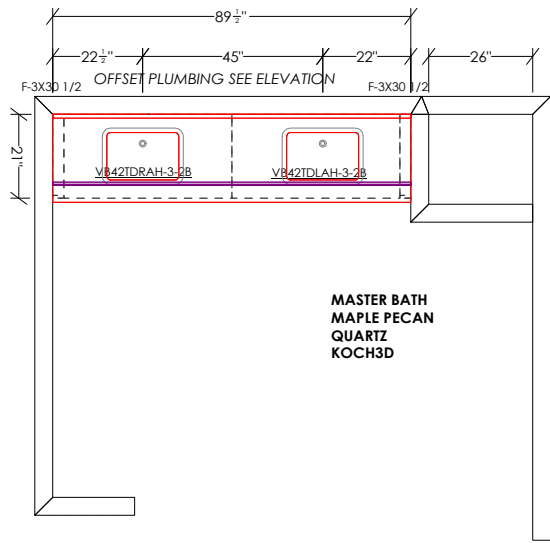

Dimensions and size are subject to verify on the job site and adjustment to fit job conditions. This is an original design and must not be released or copied unless applicable fee has been paid or job order placed.	DESIGN STUDIO	DESIGN STUDIO 360 FLOOR TO CEILING 360 36TH STREET SOUTH FARGO, ND 58103 P.701.237.6601 DESIGNED BY: SOPHIA GARRIS	Designed: 3/21/2024 Printed: 3/21/2024
			MAPLEWOOD FLIPPED_ (7344 30TH ST S FARGO)_ 3.21.24