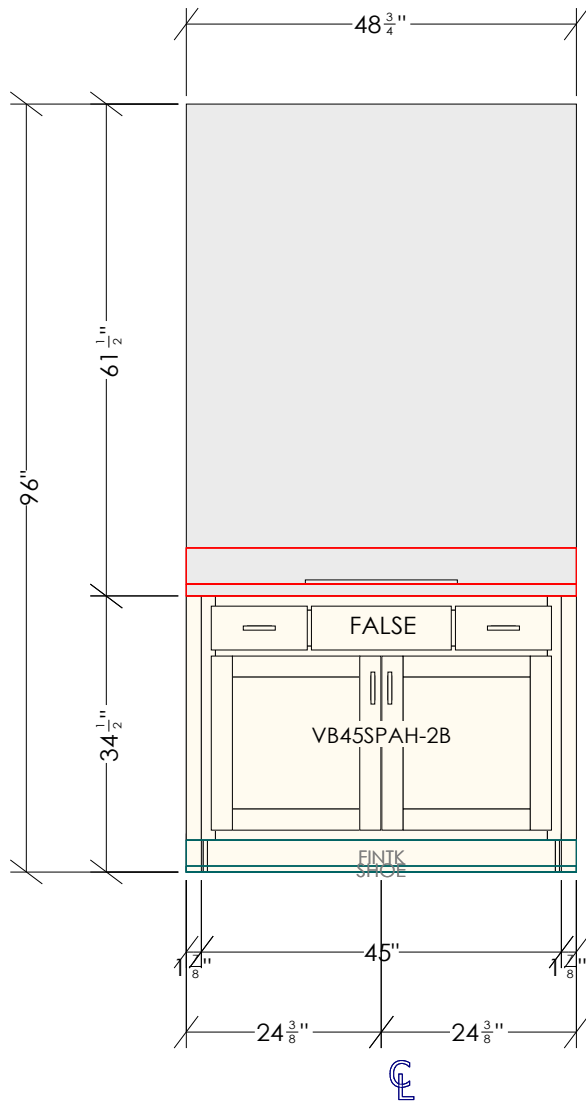

WINDSOR 15 DOOR
PAINTED WHITE
TOE KICK + SHOE BASE MOLDING

LISOLA LAMINATE
WATERFALL EDGE
STANDARD BACKSPLASH

HDWR: 160MM SQUARE PULLS (DOORS ONLY)
FINISH: MATTE BLACK
QTY: 2

HDWR: 96MM SQUARE PULLS (DRAWERS ONLY)
FINISH: MATTE BLACK
QTY: 2

Dimensions and size are subject to verify on the job site and adjustment to fit job conditions. This is an original design and must not be released or copied unless applicable fee has been paid or job order placed.

DESIGN

STUDIO

DESIGN STUDIO 360
FLOOR TO CEILING
360 36TH STREET SOUTH
FARGO, ND 58103
P.701.237.6601
DESIGNED BY: SOPHIA GARRIS

Designed: 3/21/2024
Printed: 3/21/2024