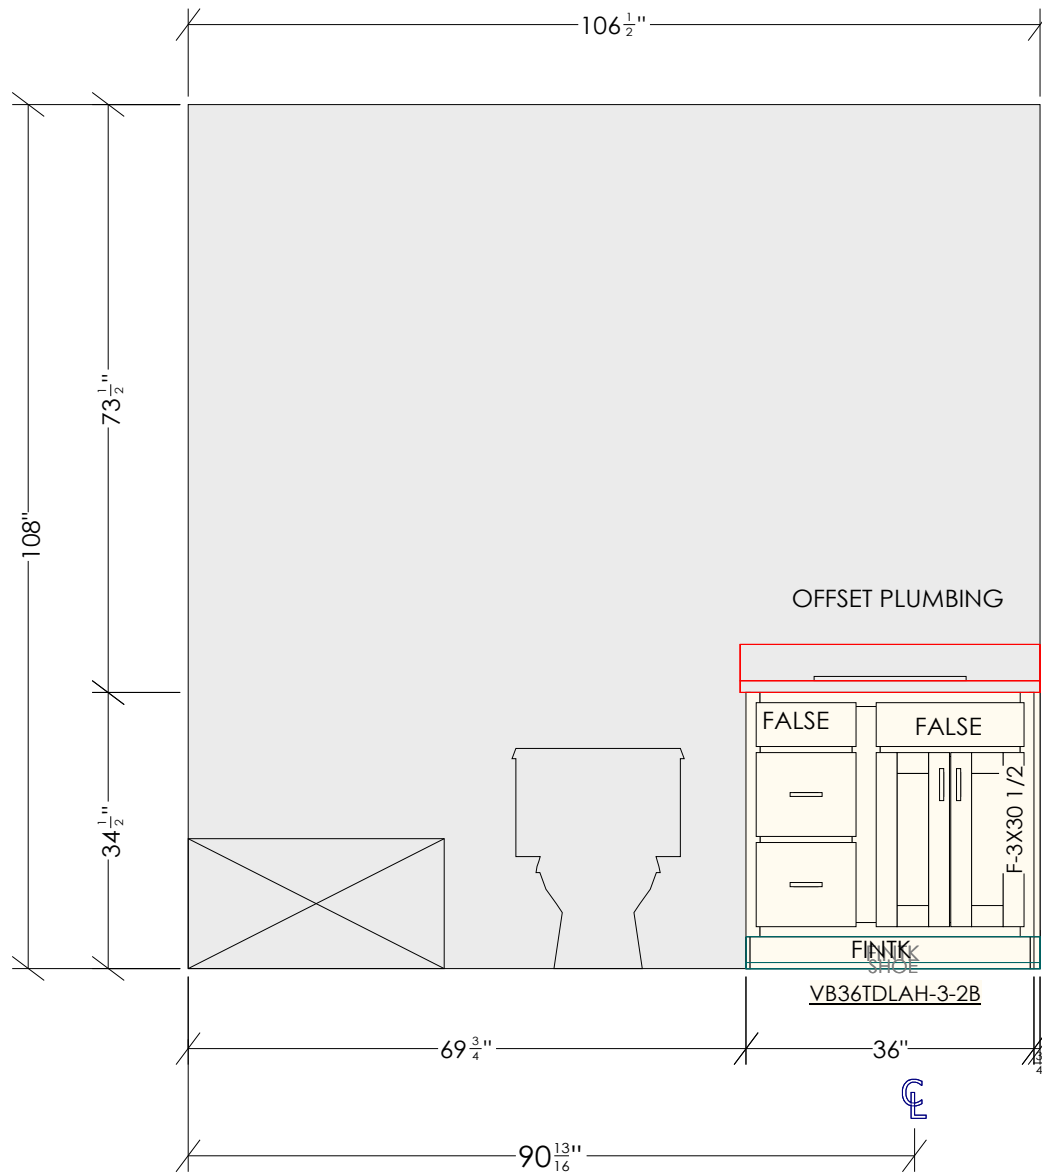

WINDSOR 15 DOOR
PAINTED WHITE
TOE KICK + SHOE BASE MOLDING

LISOLA LAMINATE
WATERFALL EDGE
STANDARD BACKSPASH

HDWR: 160MM SQUARE PULLS (DOORS ONLY)
FINISH: MATTE BLACK
QTY: 2

HDWR: 96MM SQUARE PULLS (DRAWERS ONLY)
FINISH: MATTE BLACK
QTY: 2

Dimensions and size are subject to verify on the job site and adjustment to fit job conditions. This is an original design and must not be released or copied unless applicable fee has been paid or job order placed.

DESIGN STUDIO 360
FLOOR TO CEILING
360 36TH STREET SOUTH
FARGO, ND 58103
P.701.237.6601
DESIGNED BY: SOPHIA GARRIS

Designed: 3/21/2024
Printed: 3/21/2024