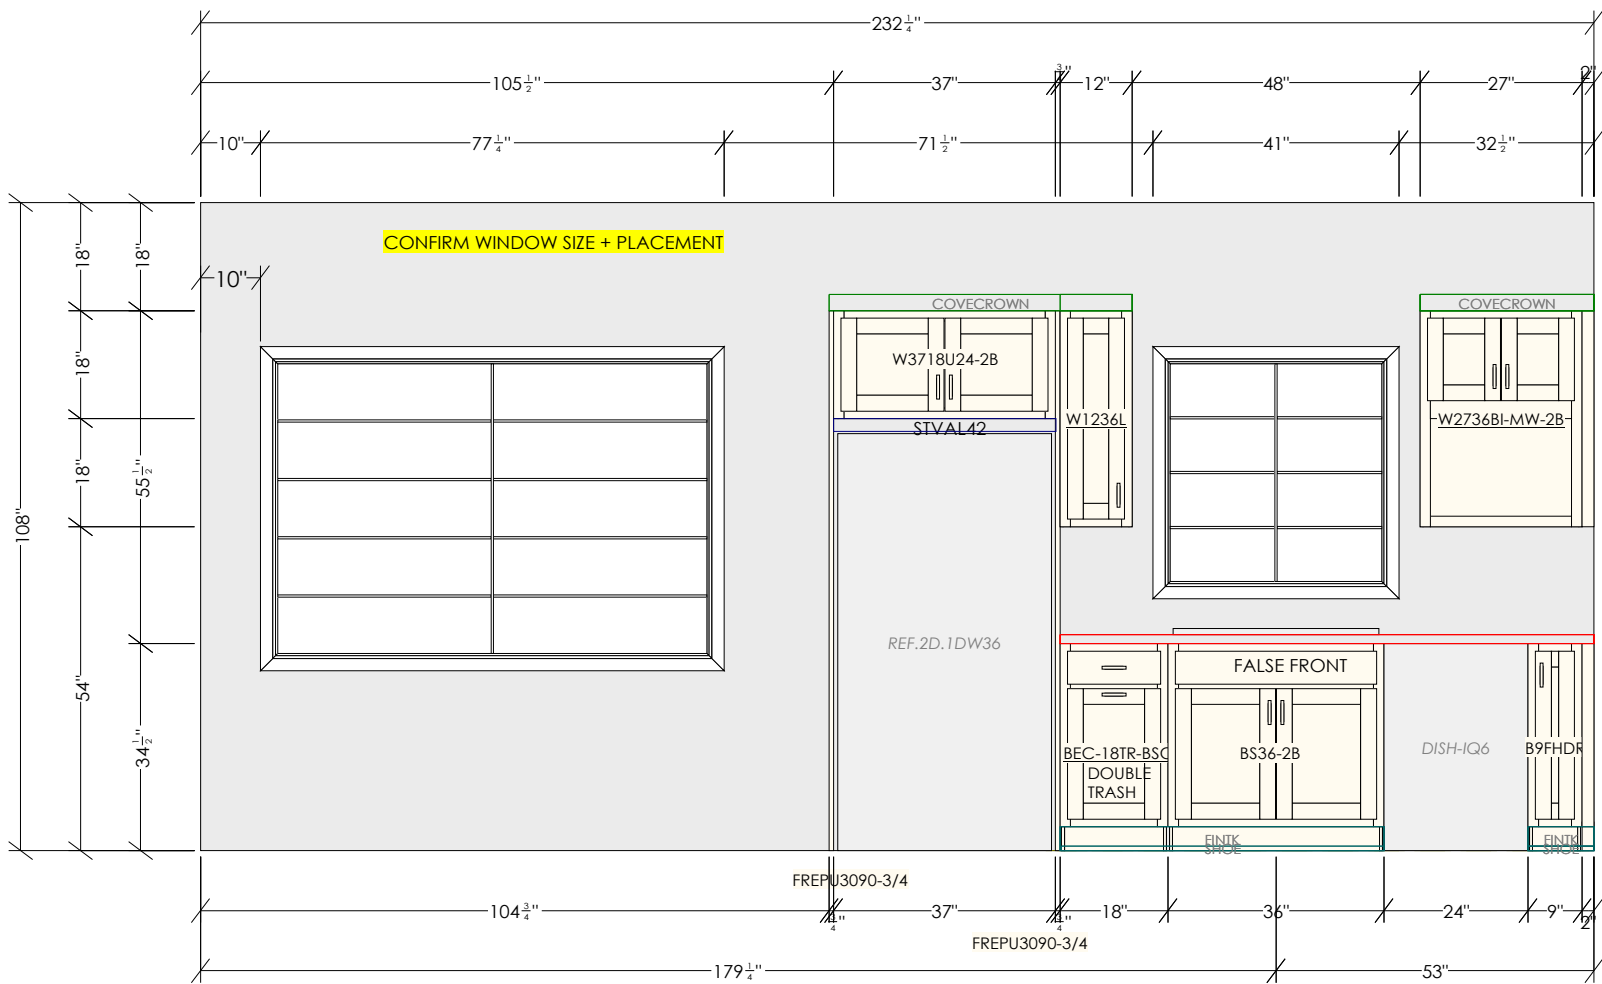

WINDSOR 15 DOOR
PAINT GRADE WHITE
COVE CROWN MOLDING
TOE KICK + SHOE BASE MOLDING

CALACATTA IZARO QUARTZ
EASED EDGE
NO BACKSPLASH

HDWR: 160MM SQUARE PULLS
FINISH: MATTE BLACK
QTY: 10

Dimensions and size are subject to verify on the job site and adjustment to fit job conditions. This is an original design and must not be released or copied unless applicable fee has been paid or job order placed.

DESIGN STUDIO 360
FLOOR TO CEILING
360 36TH STREET SOUTH
FARGO, ND 58103
P.701.237.6601
DESIGNED BY: SOPHIA GARRIS

Designed: 3/21/2024
Printed: 3/21/2024