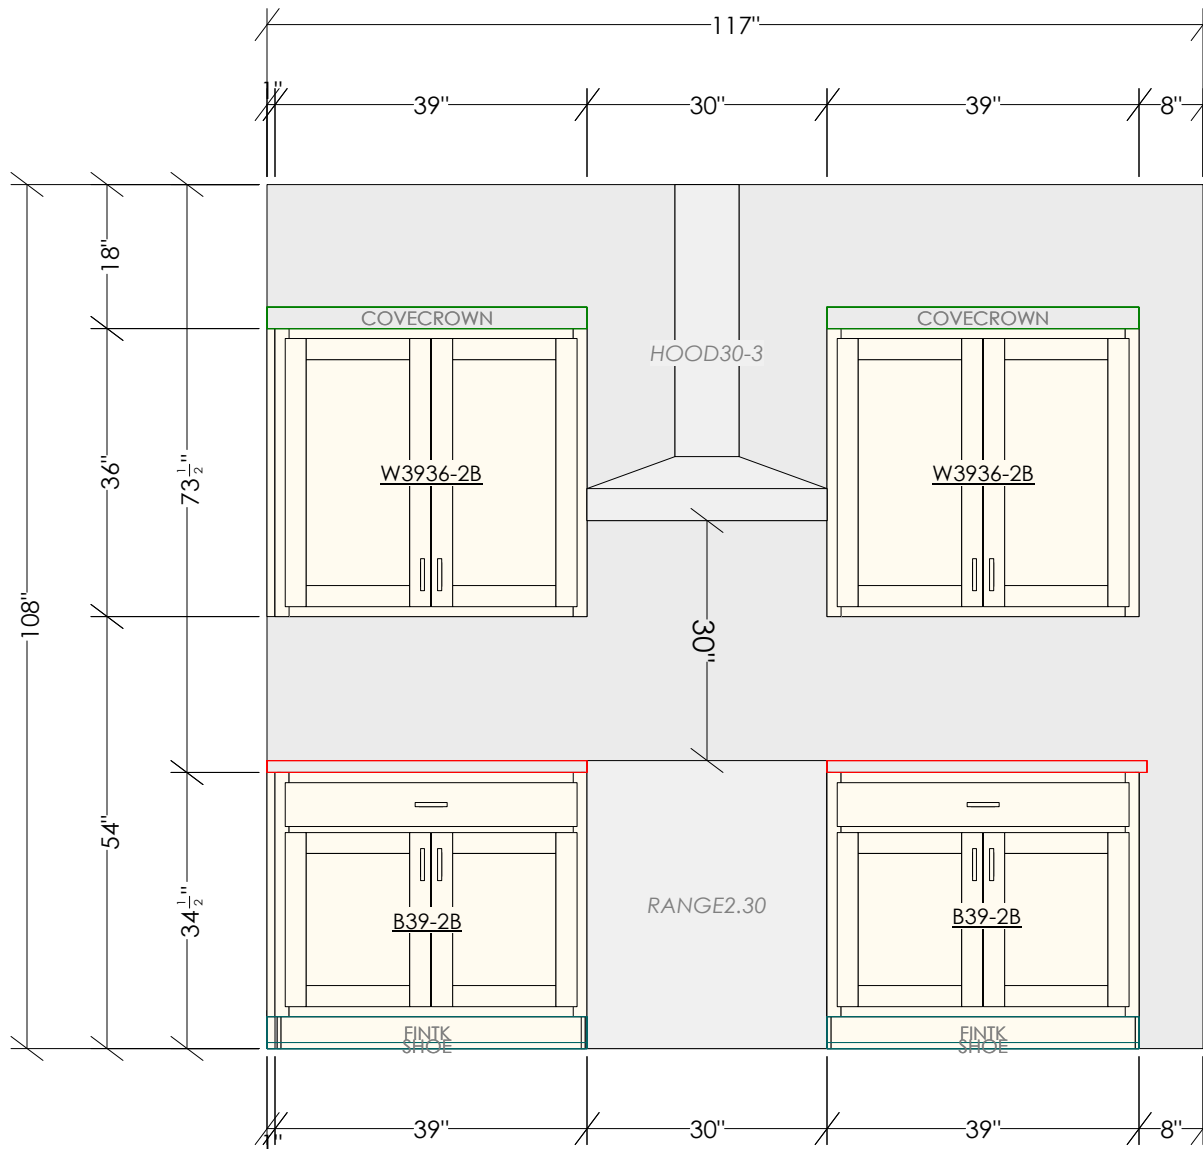

**WINDSOR 15 DOOR
PAINT GRADE WHITE
COVE CROWN MOLDING
TOE KICK + SHOE BASE MOLDING**

**CALACATTA IZARO QUARTZ
EASED EDGE
NO BACKSPLASH**

**HDWR: 160MM SQUARE PULLS (DOORS ONLY)
FINISH: MATTE BLACK
QTY: 8**

**HDWR: 192MM SQUARE PULLS (DRAWERS ONLY)
FINISH: MATTE BLACK
QTY: 2**

Dimensions and size are subject to verify on the job site and adjustment to fit job conditions. This is an original design and must not be released or copied unless applicable fee has been paid or job order placed.

DESIGN STUDIO 360
FLOOR TO CEILING
360 36TH STREET SOUTH
FARGO, ND 58103
P.701.237.6601
DESIGNED BY: SOPHIA GARRIS

Designed: 3/21/2024
Printed: 3/21/2024