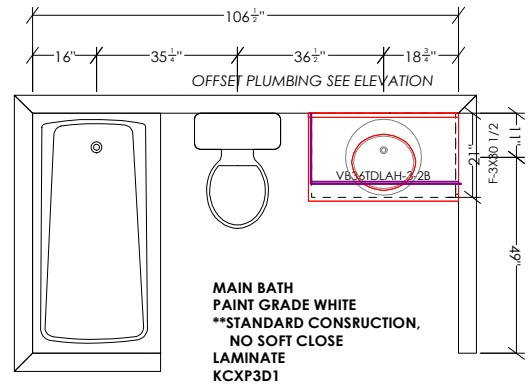

Dimensions and size are subject to verify on the job site and adjustment to fit job conditions. This is an original design and must not be released or copied unless applicable fee has been paid or job order placed.	DESIGN STUDIO	DESIGN STUDIO 360 FLOOR TO CEILING 360 36TH STREET SOUTH FARGO, ND 58103 P.701.237.6601 DESIGNED BY: SOPHIA GARRIS	Designed: 3/21/2024 Printed: 3/21/2024
			MAPLEWOOD FLIPPED_ (7344 30TH ST S FARGO)_ 3.21.24