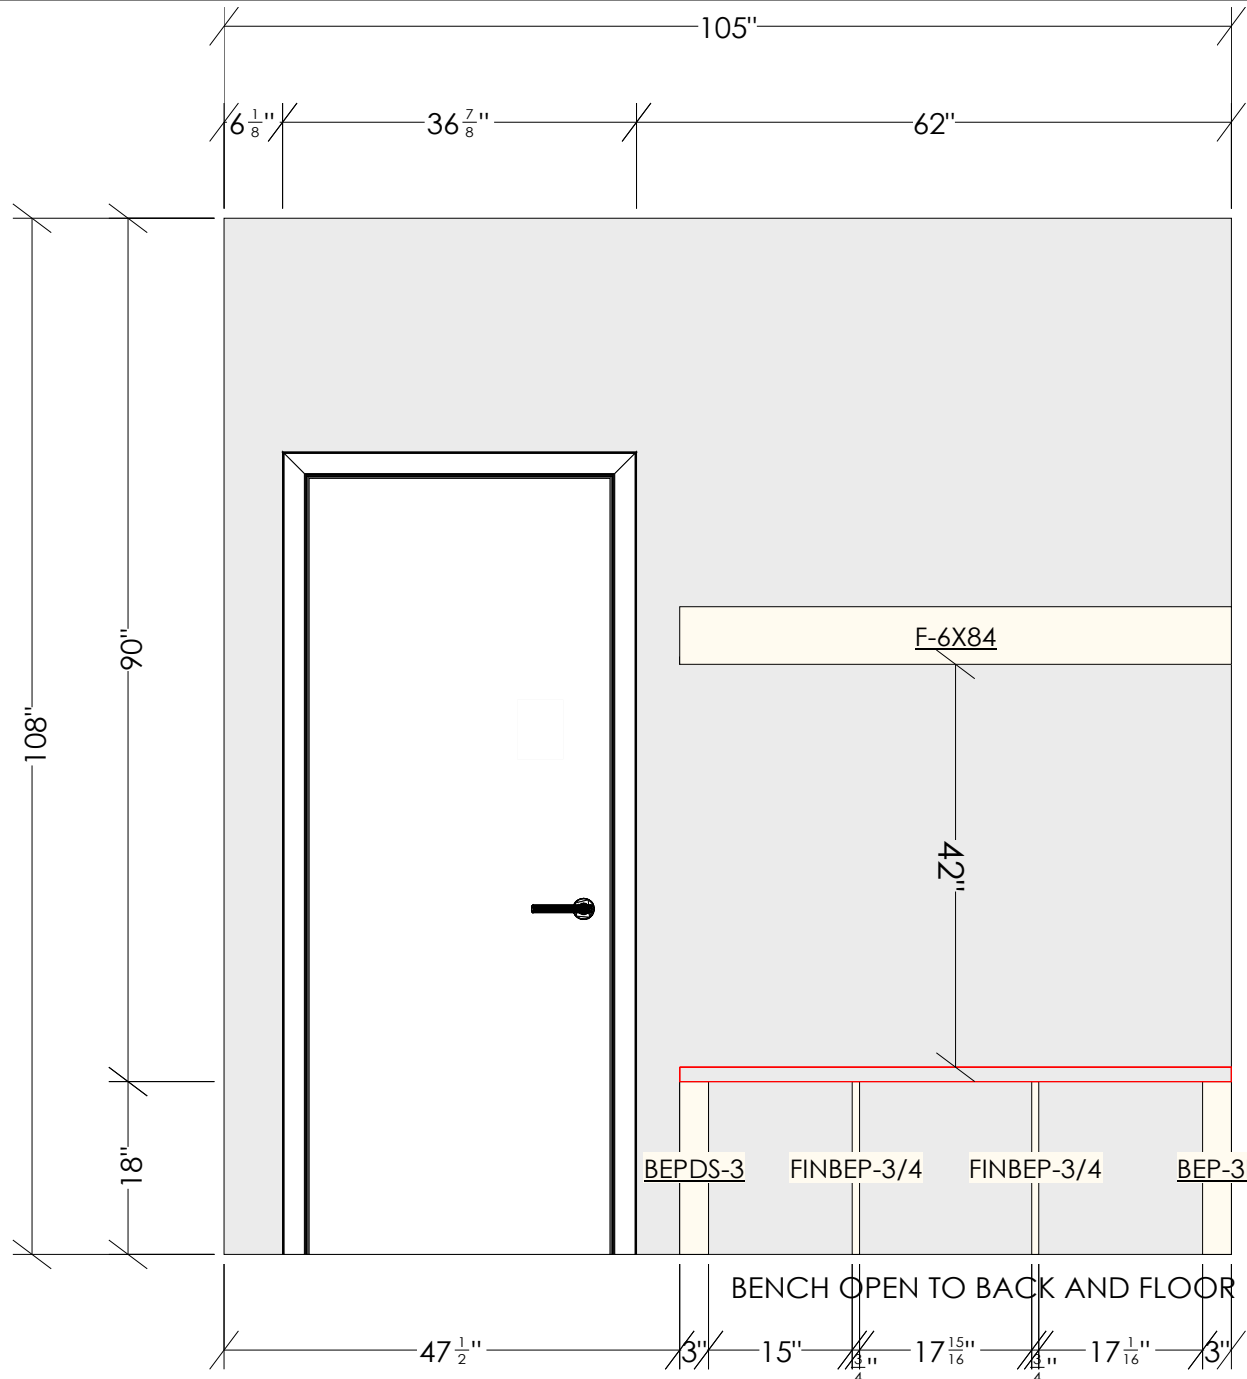

MAPLE PECAN

LISOLA LAMINATE
WATERFALL EDGE

HOOKS:
FINISH:
QTY:

Dimensions and size are subject to verify on the job site and adjustment to fit job conditions. This is an original design and must not be released or copied unless applicable fee has been paid or job order placed.

DESIGN STUDIO 360
FLOOR TO CEILING
360 36TH STREET SOUTH
FARGO, ND 58103
P.701.237.6601
DESIGNED BY: SOPHIA GARRIS

Designed: 3/21/2024
Printed: 3/21/2024