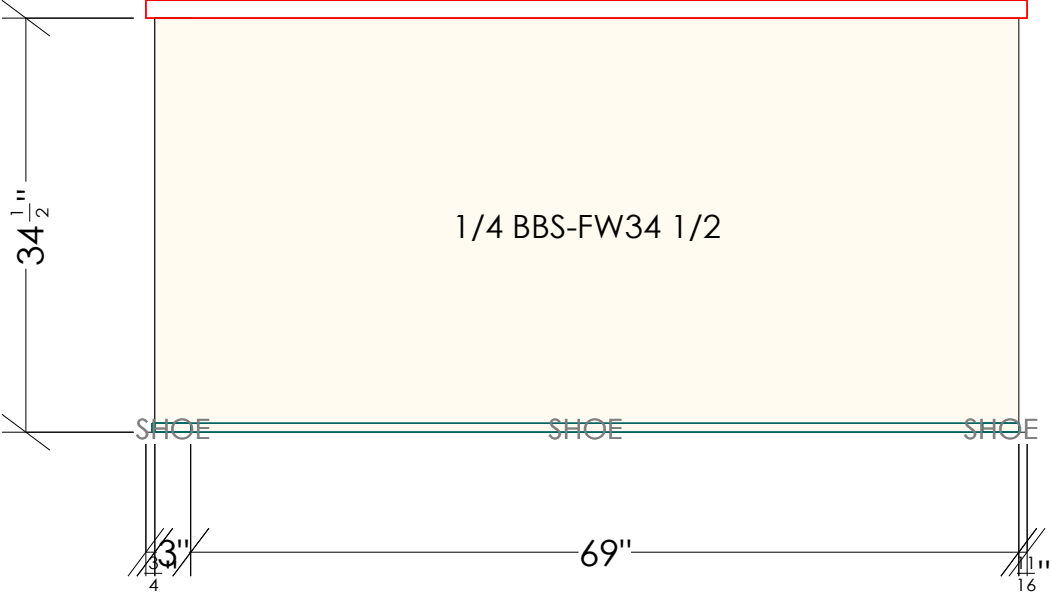

**SAVANNAH DOOR
MAPLE PECAN
TOE KICK + SHOE BASE MOLDING**

**CALACATTA IZARO QUARTZ
EASED EDGE**

OUTCORNESHAKER
ON CORNERS

Dimensions and size are subject to verify on the job site and adjustment to fit job conditions. This is an original design and must not be released or copied unless applicable fee has been paid or job order placed.

DESIGN STUDIO 360
FLOOR TO CEILING
360 36TH STREET SOUTH
FARGO, ND 58103
P.701.237.6601
DESIGNED BY: SOPHIA GARRIS

Designed: 3/21/2024
Printed: 3/21/2024