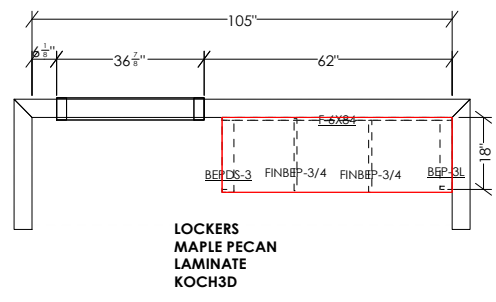

Dimensions and size are subject to verify on the job site and adjustment to fit job conditions. This is an original design and must not be released or copied unless applicable fee has been paid or job order placed.	DESIGN STUDIO	DESIGN STUDIO 360 FLOOR TO CEILING 360 36TH STREET SOUTH FARGO, ND 58103 P.701.237.6601 DESIGNED BY: SOPHIA GARRIS	Designed: 3/21/2024 Printed: 3/21/2024
			MAPLEWOOD FLIPPED_ (7344 30TH ST S FARGO)_ 3.21.24