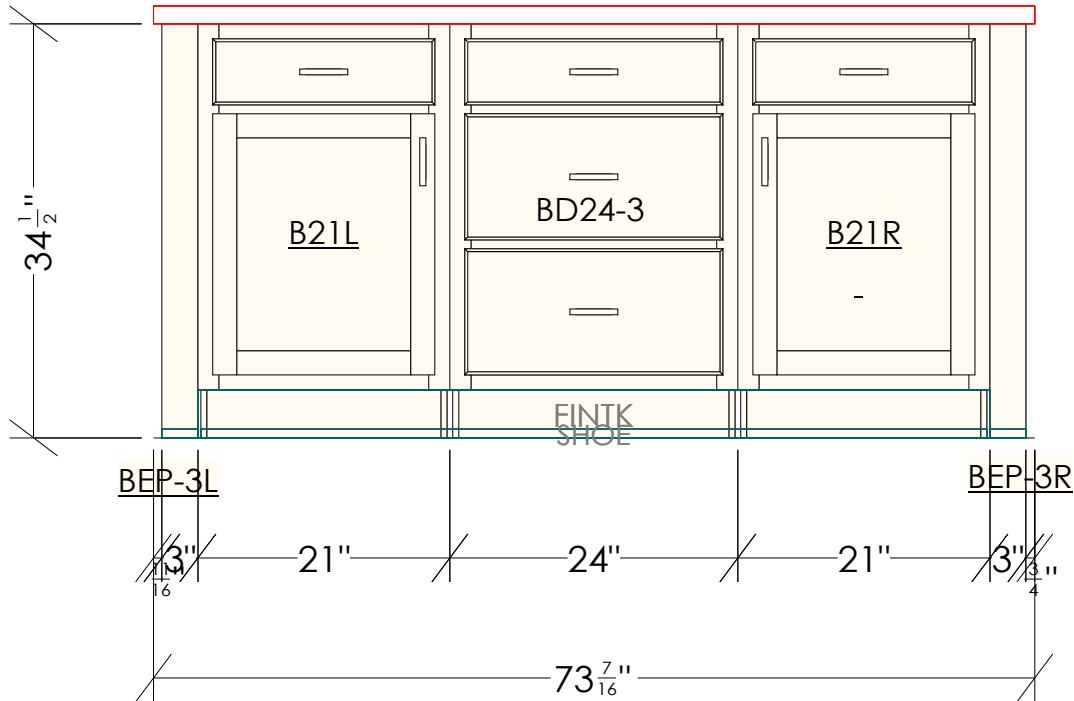

**SAVANNAH DOOR
MAPLE PECAN
TOE KICK + SHOE BASE MOLDING**

**CALACATTA IZARO QUARTZ
EASED EDGE
NO BACKSPLASH**

**HDWR: 160MM SQUARE PULLS
FINISH: MATTE BLACK
QTY: 7**

Dimensions and size are subject to verify on the job site and adjustment to fit job conditions. This is an original design and must not be released or copied unless applicable fee has been paid or job order placed.

DESIGN STUDIO 360
FLOOR TO CEILING
360 36TH STREET SOUTH
FARGO, ND 58103
P.701.237.6601
DESIGNED BY: SOPHIA GARRIS

Designed: 3/21/2024
Printed: 3/21/2024